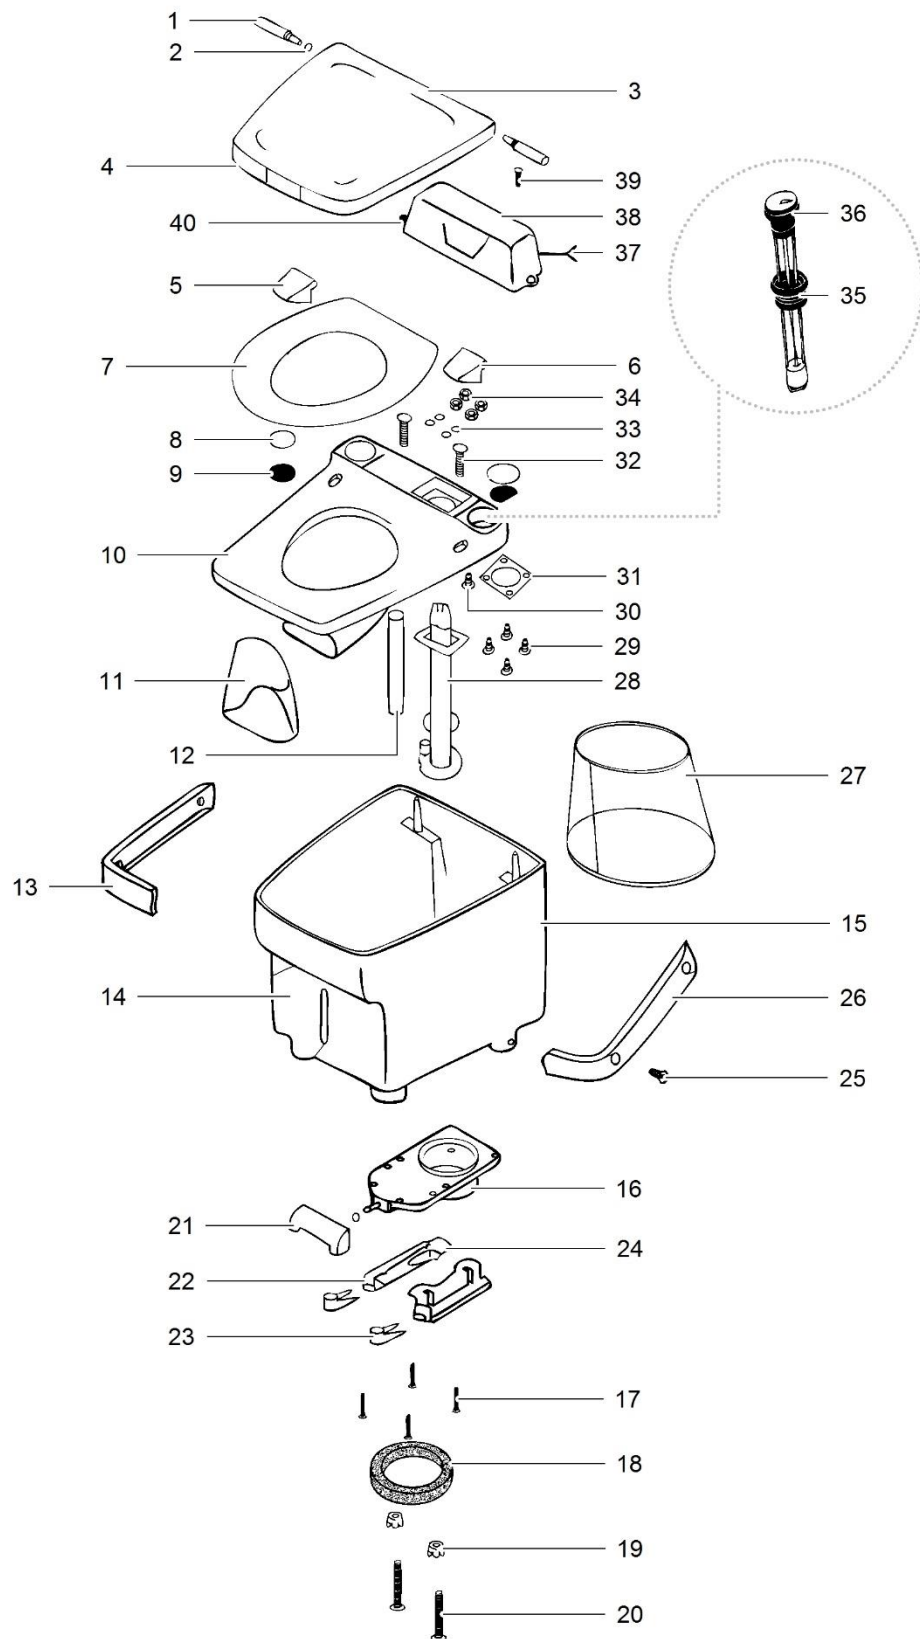

For more accessories refer to page 12

		Spare part number	Spare part number	Colours available
1	Link ball valve			
2	Spring level return			
3	Screw			
4	Washer			
5	Water lever	12514		62
6	Flush lever	12515		
7	Bearing			
8	Cover mechanism			
9	Float			
10	O-ring		24846	
11	Watervalue			
12	Actuator arm seal			
13	Actuator spring	12517		
14	Screw			
15	Closet bolt package	12524		
16	Base			
17	PTI			
18	Actuator arm	12479 <i>high version</i>	12923 <i>low version</i>	
19	Blade spring			
20	Blade	12482		
21	Blade seal	12481		
22	Blade track			
23	Flapper			
24	Overflow tube			
25	Flush tube			
26	Nozzle			
27	Gasket			
28	Bowl			
29	Seal			
30	Reservoir tank			
31	Screw			
32	Retaining band			
33	Seat		24641	10, 57, 62
34	Cover			

For more accessories refer to page 12

		Spare part number	Spare part number	Spare part number	Colours available
1	Hinge pin	35788	35782	35778	
2	Retaining ring				
3	Cover				
4	Seal		35787	35778	
5	Hinge left hand				
6	Hinge right hand	35783			
7	Seat				
8	Cap		35779		
9	Splash guard				
10	Cover & bowl				
11	Vinyl skirt				
12	Inlet tube				
13	Base molding left				
14	Main housing				
15	Main housing seal	35781			
16	Slide ez valve			35776	
	<i>with handle</i>	35770			
	<i>with longer shaft</i>	35771			
17	Screw				
18	Closet flange seal		12524		
19	Nut				
20	Closet bolt				
21	Handle		35780		
22	Retaining ring				
19	Slide				
20	Mounting bracket	08636			
25	Screw				
26	Base molding right				
27	Filter cone	35773			
28	Pump	35784	35774 <i>pump & motor 12V</i>	35775 <i>pump & motor 24V</i>	
	Motor 12V	35785			
	Motor 24V	35786			
29	Screw				
30	Screw				
31	Gasket				
32	Screw				
33	Lock washer				
34	Nut				
35	Grommet		35772		
36	Level indicator				
37	Cable				
38	Motor cover		35777		
39	Screw				
40	Switch				