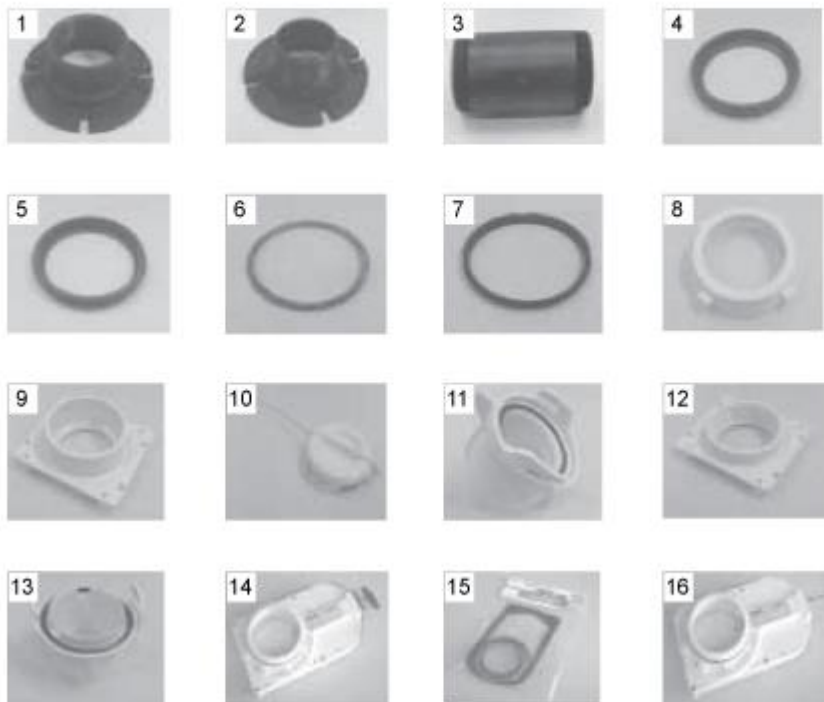

Spare part number	Spare part number	Colours available
Aqua Magic and Electra Magic				
1	Closet flange mnl	02620		
2	Closet flange vrl	02621		
3	Nipple	08648		
4	Lip seal < 30 March 2001	08308		
5	Lip seal ≥ 30 March 2001	24654		
6	Seal valve	01436		
7	Seal valve	33231		
8	Bayonet ring	01639		62
9	Adaptor bond-on	01659		62
10	Cap	01664		
11	Hose adaptor	01665		
12	Adaptor threaded	01959		62
13	Bumper hose adaptor	02593		
14	Slide ez valve	35770		
15	Slide ez valve seal package	35776		
Electra Magic				
16	Slide ez valve	35771