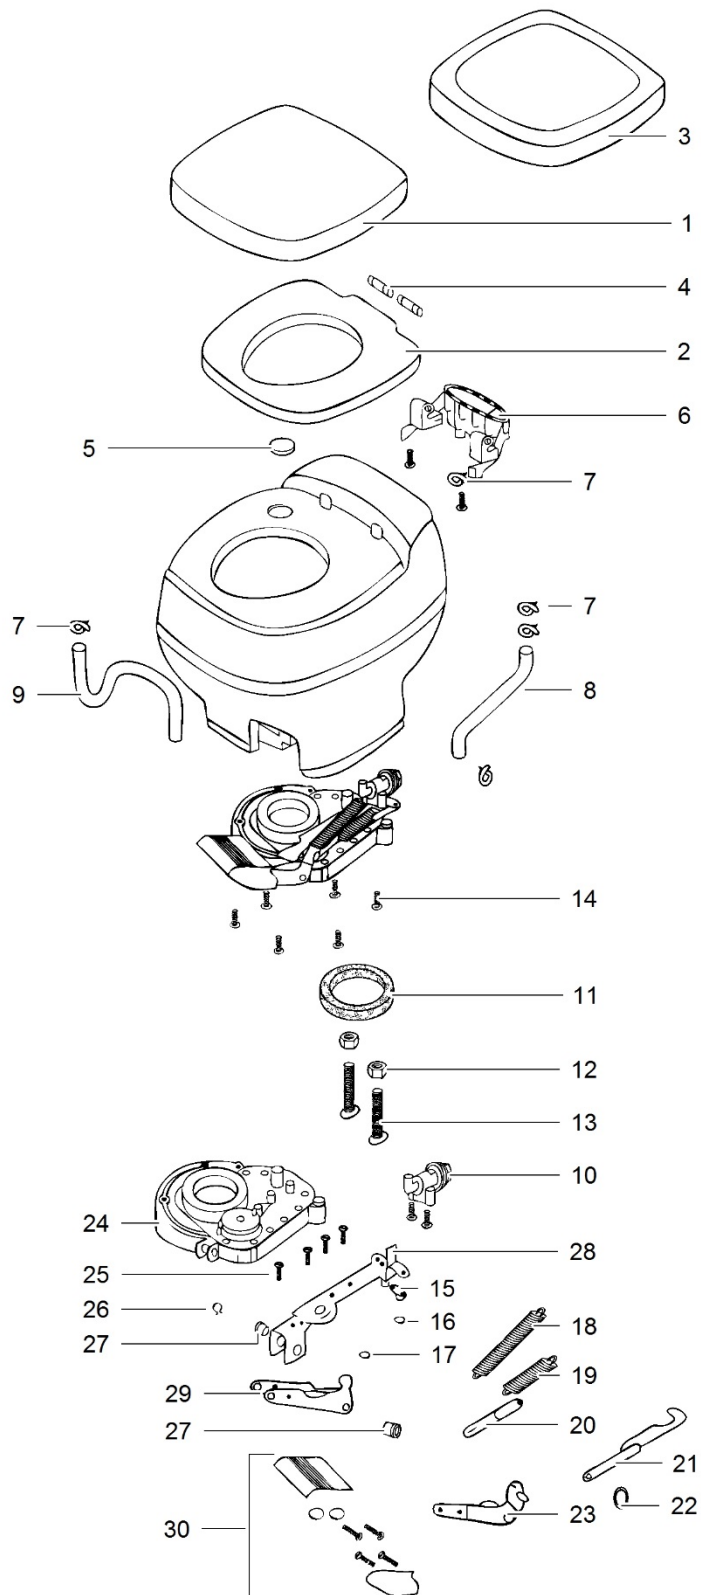

LE:1163_Aqua Magic Starlite/Galaxy_1014-V02

	Spare part number	Spare part number	Spare part number	Colours available
1	Cover parchment			
2	Seat		36768	
3	Cover ivory/tanpad			
4	Hinge pin	16183		62
5	Top hole plug			
6	Vacuum breaker			
7	Hose clamp	02504		
8	Tube			
9	Tube			
10	Ball valve		09868	
11	Closet flange seal	02125	08975	
12	Nut	02690		
13	Closet bolt	05001		
14	Screw	03994		
15	Ball valve drive arm			
16	Lock washer			
17	Base assembly nut			
18	Spring			
19	Spring			
20	Push link			
21	Drive arm			
22	Retaining ring			
23	Pedal arm			
24	Base & cover mechanism blade			
25	Screw			
26	Cotter pin			
27	Bushing			
28	Level plate			
29	Pedal arm			
30	Pedal open			
	Mechanism repair package	08368		
	Mechanism complete			
	<i>March 1985 – July 1990</i>	14622		
	<i>After July 1990</i>	24203		

For more accessories refer to page 12