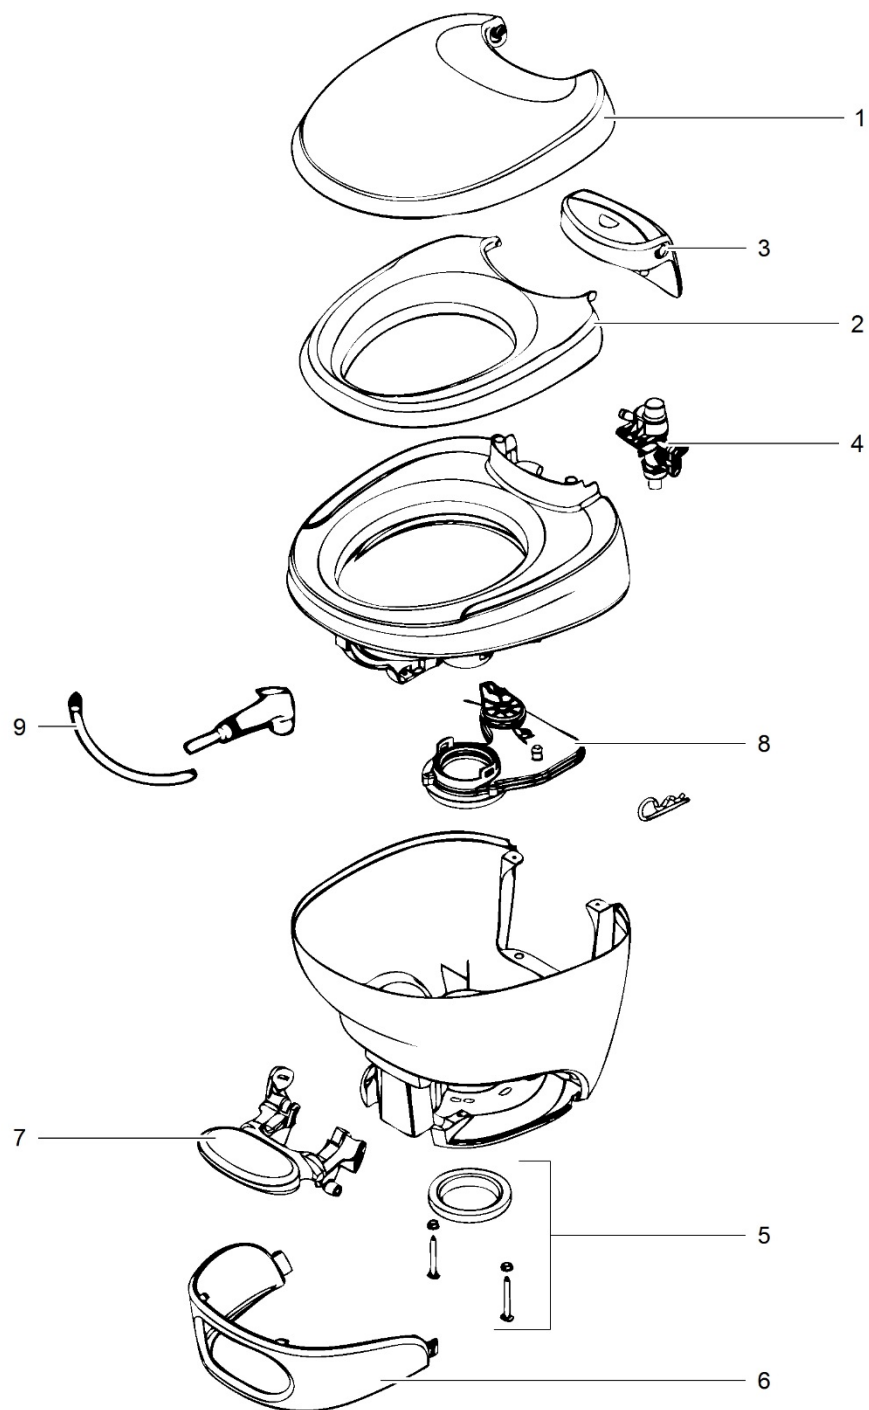

LE:1166_Aqua Magic Bravura_05:14-V01

		Spare part number	Spare part number	Colours available
1	Cover			
2	Seat		36766	
3	Pod			
4	Water module	31113		
5	Closet flange	31115		
6	Shroud (high model)	31117		62
7	Pedal	31114		62
8	Mechanism	31111		
	Mechanism seal package	31112		
9	Water saver	31116		62

For more accessories refer to page 12