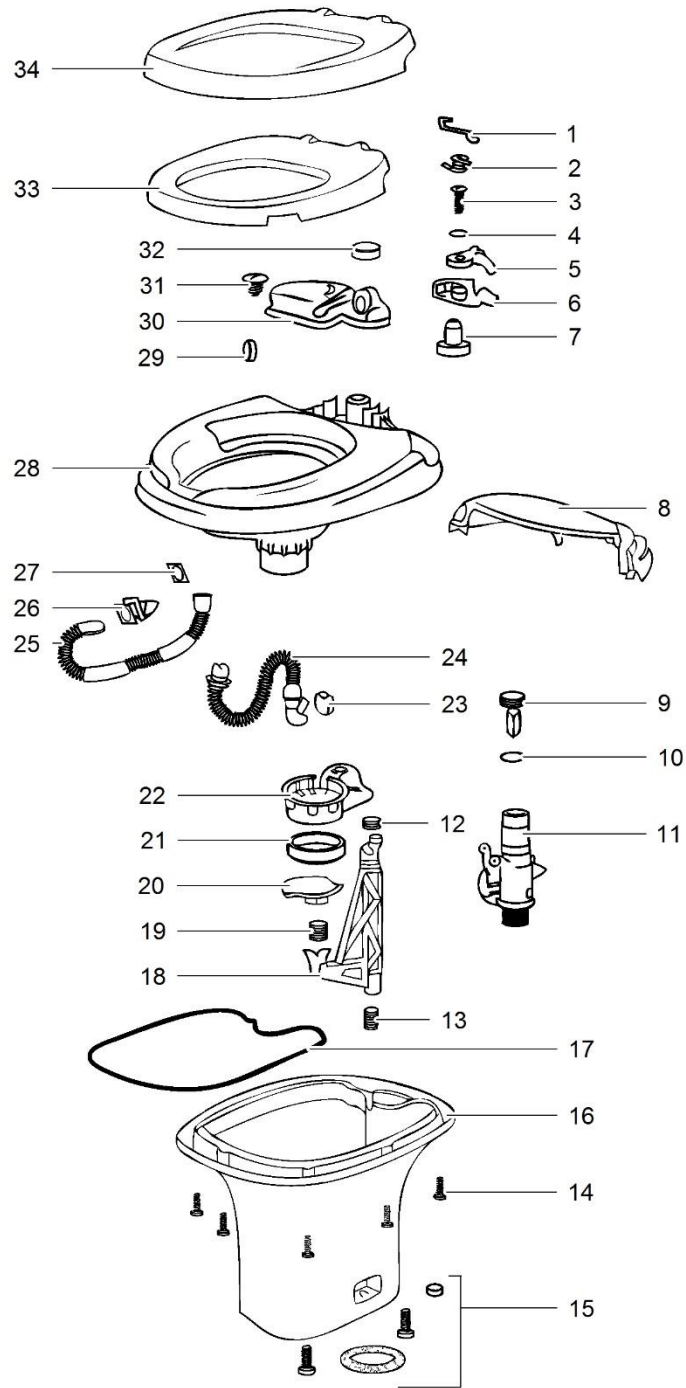

	Spare part number	Spare part number	Spare part number	Colours available
1	Cover parchment			
2	Seat		36768	
3	Cover ivory/tanpad			
4	Hinge pin	16183		62
5	Top hole plug			
6	Vacuum breaker			
7	Hose clamp	02504		
8	Tube			
9	Tube			
10	Ball valve		09868	
11	Closet flange seal	02125	08975	
12	Nut	02690		
13	Closet bolt	05001		
14	Screw	03994		
15	Ball valve drive arm			
16	Lock washer			
17	Base assembly nut			
18	Spring			
19	Spring			
20	Push link			
21	Drive arm			
22	Retaining ring			
23	Pedal arm			
24	Base & cover mechanism blade			
25	Screw			
26	Cotter pin			
27	Bushing			
28	Level plate			
29	Pedal arm			
30	Pedal open			
	Mechanism repair package	08368		
	Mechanism complete			
	<i>March 1985 – July 1990</i>	14622		
	<i>After July 1990</i>	24203		

For more accessories refer to page 12

		Spare part number	Spare part number	Colours available
1	Link ball valve			
2	Spring level return			
3	Screw			
4	Washer			
5	Water lever	12514		62
6	Flush lever	12515		
7	Bearing			
8	Cover mechanism			
9	Float			
10	O-ring		24846	
11	Watervalue			
12	Actuator arm seal			
13	Actuator spring	12517		
14	Screw			
15	Closet bolt package	12524		
16	Base			
17	PTI			
18	Actuator arm	12479 <i>high version</i>	12923 <i>low version</i>	
19	Blade spring			
20	Blade	12482		
21	Blade seal	12481		
22	Blade track			
23	Flapper			
24	Overflow tube			
25	Flush tube			
26	Nozzle			
27	Gasket			
28	Bowl			
29	Seal			
30	Reservoir tank			
31	Screw			
32	Retaining band			
33	Seat		24641	10, 57, 62
34	Cover			